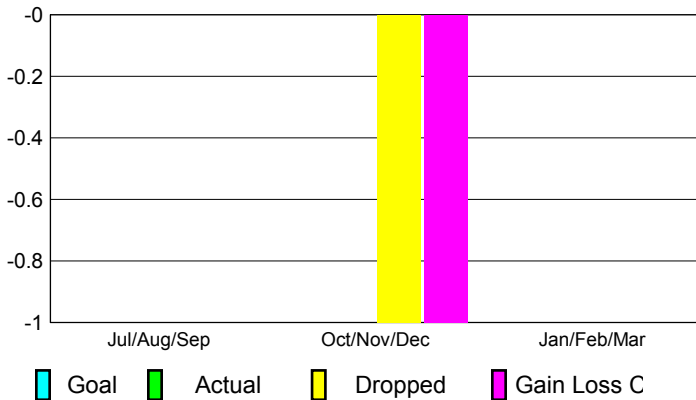

2012-2013 GMT Reports for District (or Undistricted) **District 110AN**

GMT: HOWARD PATRICK LEE

Location: NETHERLANDS

GMT CA: 4

CLUBS

Club Results
2012-2013

Clubs
2011-2012

| Month | New Club Goal | Actual New Clubs | Actual Dropped Clubs | Gain/Loss of Clubs | Gain/Loss of Clubs |
|---------------|---------------|------------------|----------------------|--------------------|--------------------|
| Jul/Aug/Sep | 0 | 0 | 0 | 0 | 0 |
| Oct/Nov/Dec | 0 | 0 | -1 | -1 | 0 |
| Jan/Feb/Mar | 0 | 0 | 0 | 0 | 0 |
| Totals | 0 | 0 | -1 | -1 | 0 |

Club Results 2012-2013

Goal, New, Dropped, Gain/Loss

Comparison of Club Gain/Loss

Current Year Compared to the Previous Year

YTD Status Quo Clubs 2012-2013

Status Quo Clubs Compared to Status Quo Members

MEMBERSHIP