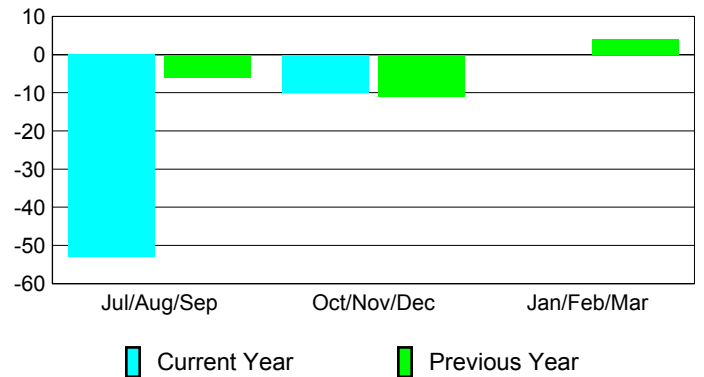

Membership Results
2012-2013

Membership
2011-2012

| Month | Net Memb Goal | Actual New Memb | Actual Dropped Memb | Gain/Loss of Memb | Gain/Loss of Memb |
|---------------|---------------|-----------------|---------------------|-------------------|-------------------|
| Jul/Aug/Sep | 0 | 80 | -133 | -53 | -6 |
| Oct/Nov/Dec | 0 | 23 | -33 | -10 | -11 |
| Jan/Feb/Mar | 0 | 0 | 0 | 0 | 4 |
| Totals | 0 | 103 | -166 | -63 | -13 |

Membership Results 2012-2013

Goal, New, Dropped, Gain/Loss

Comparison of Membership Gain/Loss

Current Year Compared to the Previous Year

Gender Comparison 2012-2013

Jul/Aug/Sep

Oct/Nov/Dec

Jan/Feb/Mar